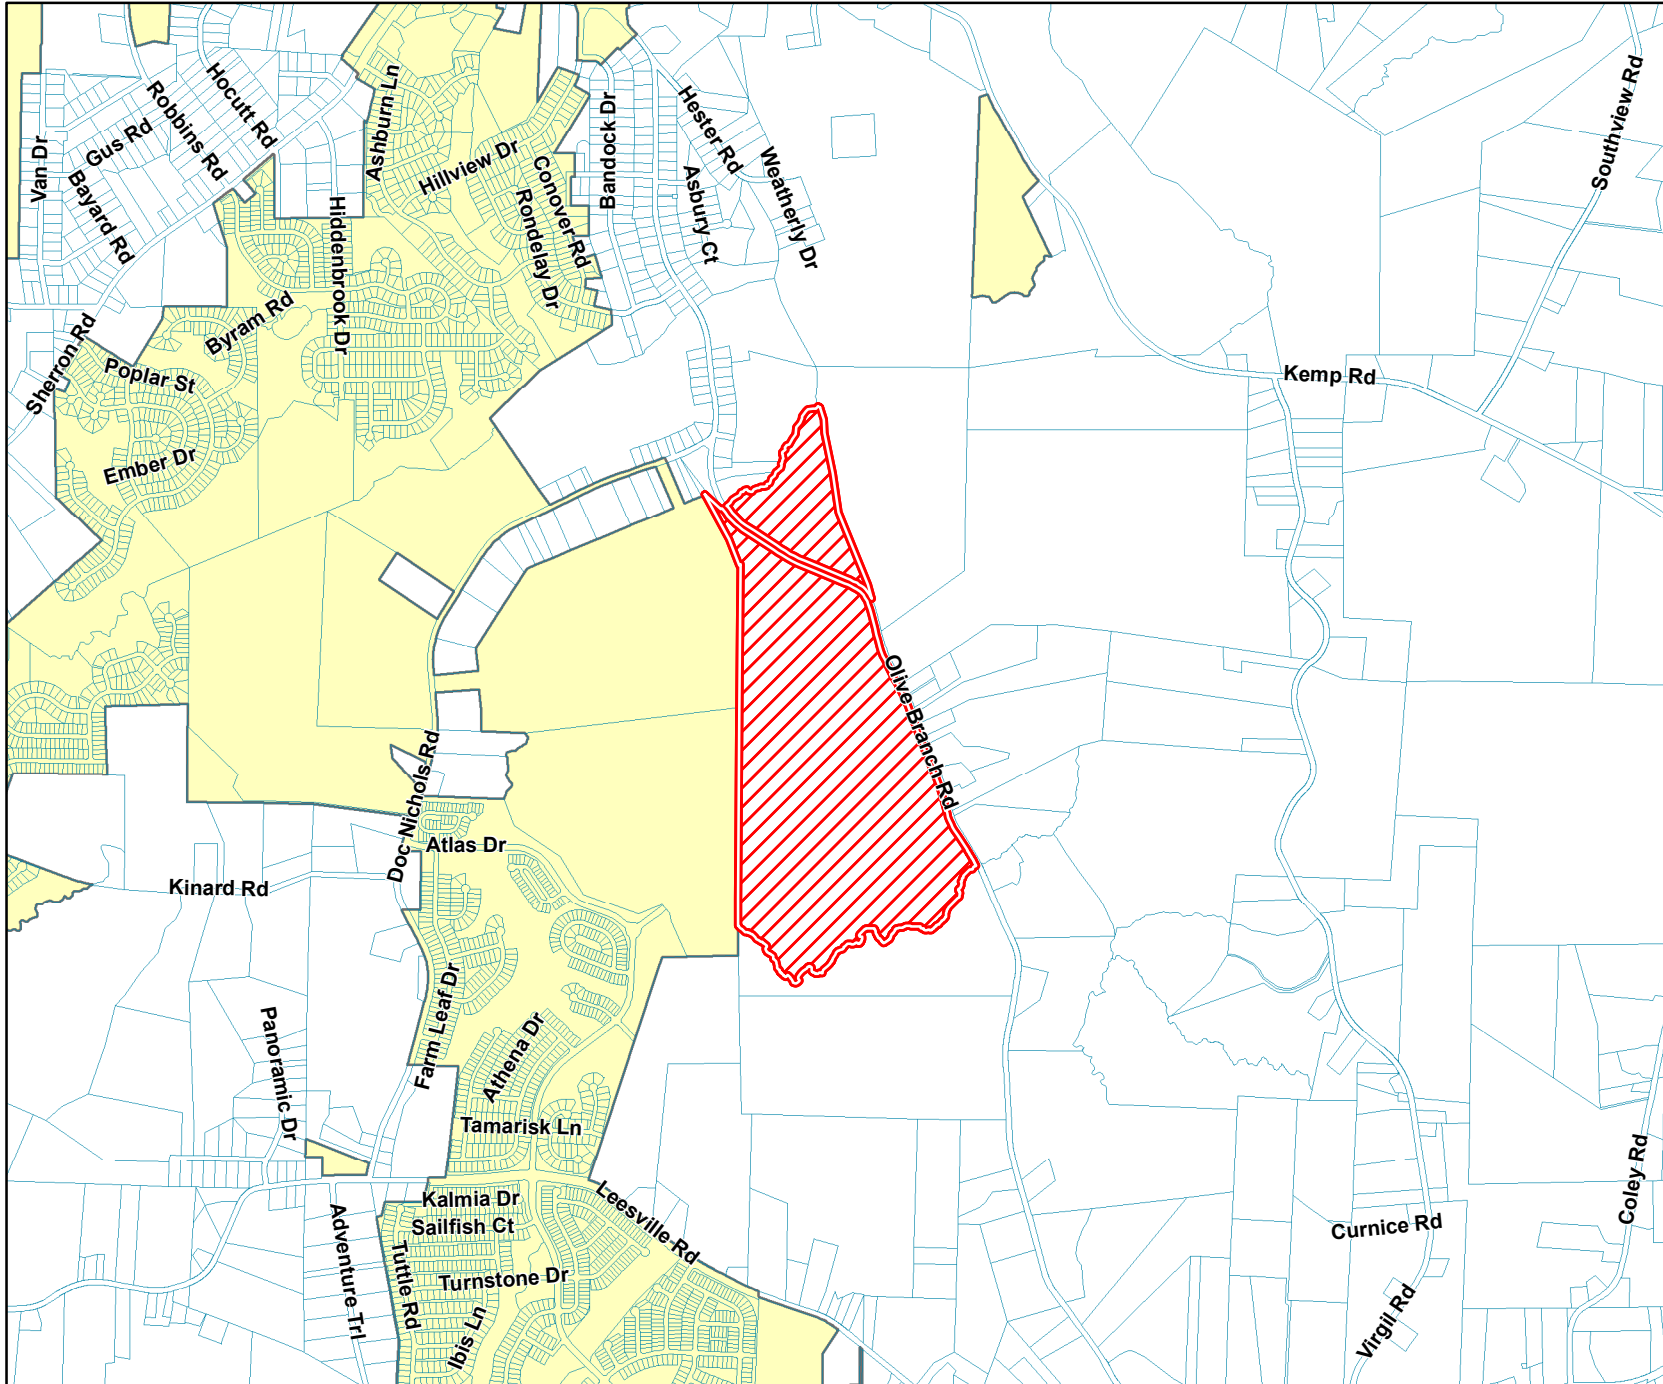

Attachment 1a: Annexation Overview Map
1001 Olive Branch Road

Legend:

-  Parcel Lines
-  City of Durham